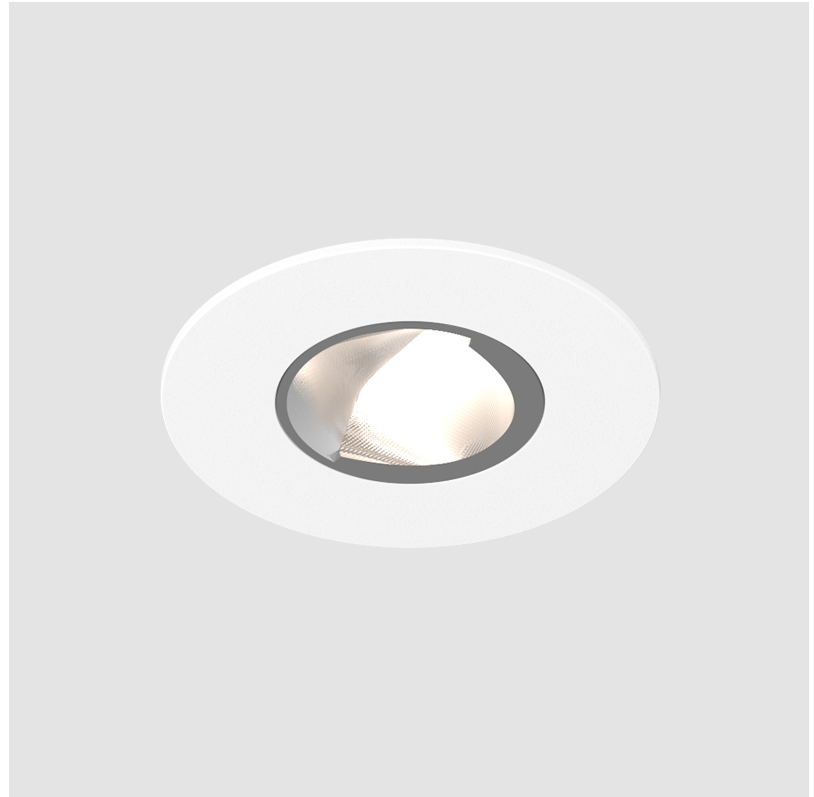

GENERAL

Series: Oiko Pro
Subseries: Oiko Pro Wallwash
Brand: Prolicht
Division: Architectural
Mounting Type: Recessed
Mounting Location: Ceiling
Subcategory: Downlight

PHYSICAL

Shape: Round
Diameter (mm): 75
Diameter (in): 2 ¹⁵/₁₆
Height (mm): 51
Height (in): 2
Ceiling Thickness (mm): 1 - 25
Ceiling Thickness (in): 1/16 - 1 3/16
Min. Recessing Depth (mm): 55
Min. Recessing Depth (in): 2 ³/₁₆
Light Distribution: Downlight
Diffuser: Lens Pack - Spread Lens / Linear Spread Lens / Honeycomb Louver
Fixture Finish: SSR / BKV / CWI / CRY / HAB / UFT / ITA / RUA / FTG / MYG / LOD / PUS / FRO / FUP / KIA / POP / BLS / SPG / MEY / GOH / GUM / CHC / COM / ABZ / JAG / OBR / MOS / ROR
Fixture Material: Aluminum Die Cast
Cut-out Measurements: 68mm / 2 11/16" Diameter

ELECTRICAL

Lamp Type: LED (Zhaga Standard)
Input Wattage (W): 14
Total Output Wattage (W): 12.7
Dimming: Dali Dimming
Driver Included: No
Driver Location: Recessed Housing
Driver Type: Constant Current - Universal (120Vac only for DALI driver)
Driver Class: Class 2
Input Voltage (V): 120 - 277
Constant Current (MA): 700

LED

Color Temperature (°K): 2700-6500 Tunable White
Max. Delivered Lumen (lm): 1216
Nominal Lumen (lm): 1460
CRI: >90 CRI
Lamp Life (hrs): 50000
Special LEDs offerings: Tunable White

OPTICAL

Adjustability: Fixed

RATINGS AND CERTIFICATIONS

Certified By: Certified for North American Standards
IP rating: IP20