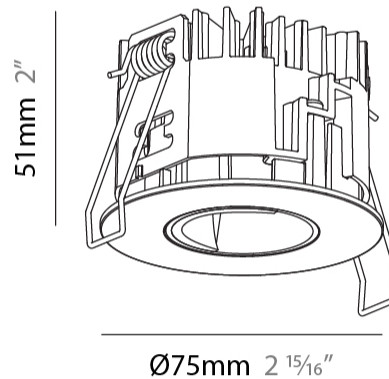

GENERAL

Series: Oiko Pro
Subseries: Oiko Pro Wallwash
Brand: Prolicht
Division: Architectural
Mounting Type: Recessed
Mounting Location: Ceiling
Subcategory: Downlight

PHYSICAL

Shape: Round
Diameter (mm): 75
Diameter (in): 2 ¹⁵/₁₆
Height (mm): 51
Height (in): 2
Ceiling Thickness (mm): 1 - 25
Ceiling Thickness (in): 1/16 - 1 3/16
Min. Recessing Depth (mm): 55
Min. Recessing Depth (in): 2 ³/₁₆
Light Distribution: Downlight
Diffuser: Lens Pack - Spread Lens / Linear Spread Lens / Honeycomb Louver
Fixture Finish: SSR / BKV / CWI / CRY / HAB / UFT / ITA / RUA / FTG / MYG / LOD / PUS / FRO / FUP / KIA / POP / BLS / SPG / MEY / GOH / GUM / CHC / COM / ABZ / JAG / OBR / MOS / ROR
Fixture Material: Aluminum Die Cast
Cut-out Measurements: 68mm / 2 11/16" Diameter

ELECTRICAL

Lamp Type: LED (Zhaga Standard)
Input Wattage (W): 14
Total Output Wattage (W): 12.7
Dimming: Dali Dimming
Driver Included: No
Driver Location: Recessed Housing
Driver Type: Constant Current - Universal (120Vac only for DALI driver)
Driver Class: Class 2
Input Voltage (V): 120 - 277
Constant Current (MA): 700

LED

Color Temperature (°K): 2700-6500 Tunable White
Max. Delivered Lumen (lm): 1216
Nominal Lumen (lm): 1460
CRI: >90 CRI
Lamp Life (hrs): 50000
Special LEDs offerings: Tunable White

OPTICAL

Adjustability: Fixed

RATINGS AND CERTIFICATIONS

Certified By: Certified for North American Standards
IP rating: IP20